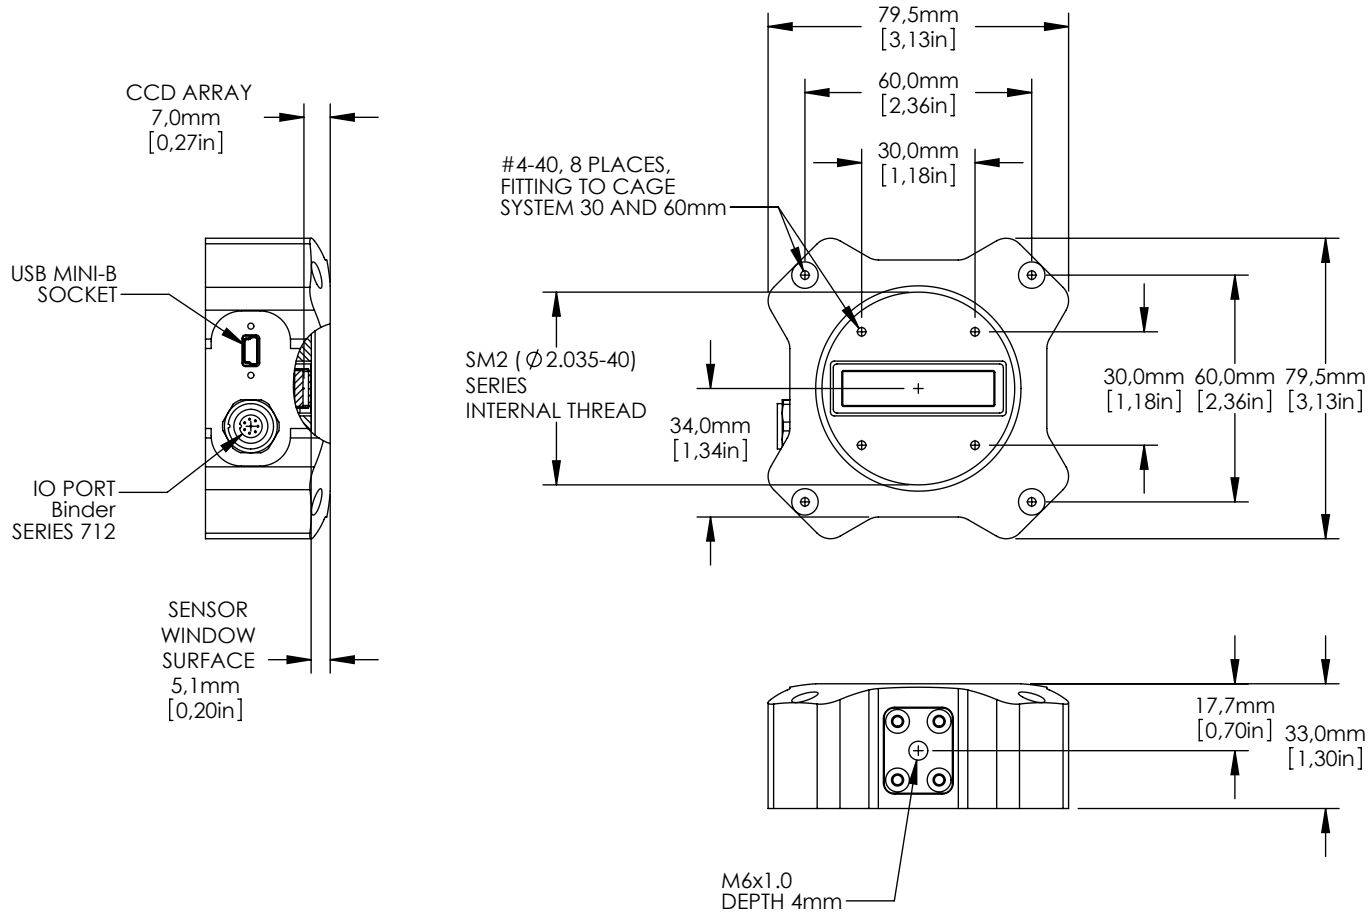

- 1: TRIGGER IN TTL
- 2: TRIGGER GND
- 3: ANALOG OUT
- 4: GPIO DIGITAL PORT 1
- 5: PORT 2
- 6: PORT 3
- 7: PORT 4
- 8: PORT 5

FOR INFORMATION ONLY
NOT FOR MANUFACTURING PURPOSES

DRAWING PROJECTION				
			THORLABS www.thorlabs.com	
NAME	DATE	LINE CAMERA LC100/M		
DRAWN	Hit.			
APPROVAL	SD	26/OCT/10	MATERIAL N.A.	
COPYRIGHT © 2010 BY THORLABS				
VALUES IN PARENTHESIS ARE CALCULATED AND MAY CONTAIN ROUND OFF ERRORS		ITEM #	APPROX WEIGHT	
		LC100/M	0.3 kg	